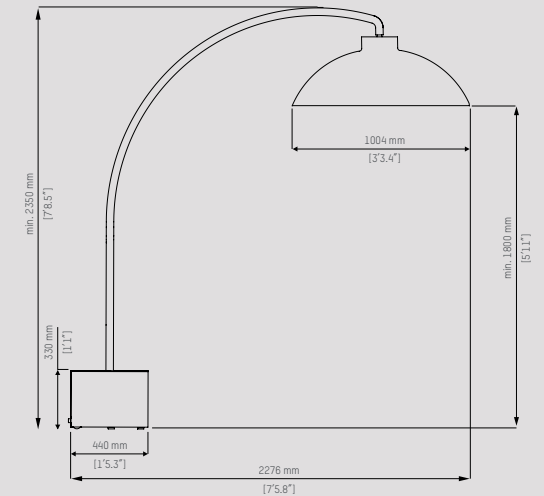

Technical information

Rust-free weatherproof

The DOME is made of high quality materials such as aluminium and stainless steel, making it suitable for outdoor use.

Low energy usage, zero CO2 emission

The DOME uses less energy than traditional gas heaters and generates up to 25% more heat with an energy consumption of only 3.22 kWh.

Low maintenance

By using highly efficient and durable ceramic heating elements, combined with the best materials, the DOME is virtually maintenance free.

Reach & glow

Up to 5 meters reach. Comfortable warmth without a red glow.

Dimensions

Hood diameter	100 cm 3'3.4"
Hood height	38 cm 1'3"
Base	44 x 44 x 32 cm 1'5.3" x 1'5.3" x 1'0.6"

Technical specifications

Consumption	3.22 kWh
Heat	3100 Watt
Light	120 Watt

Radiating range of 5 meters

Colours

DOME® is available in two standard colours and optionally in all RAL colours.